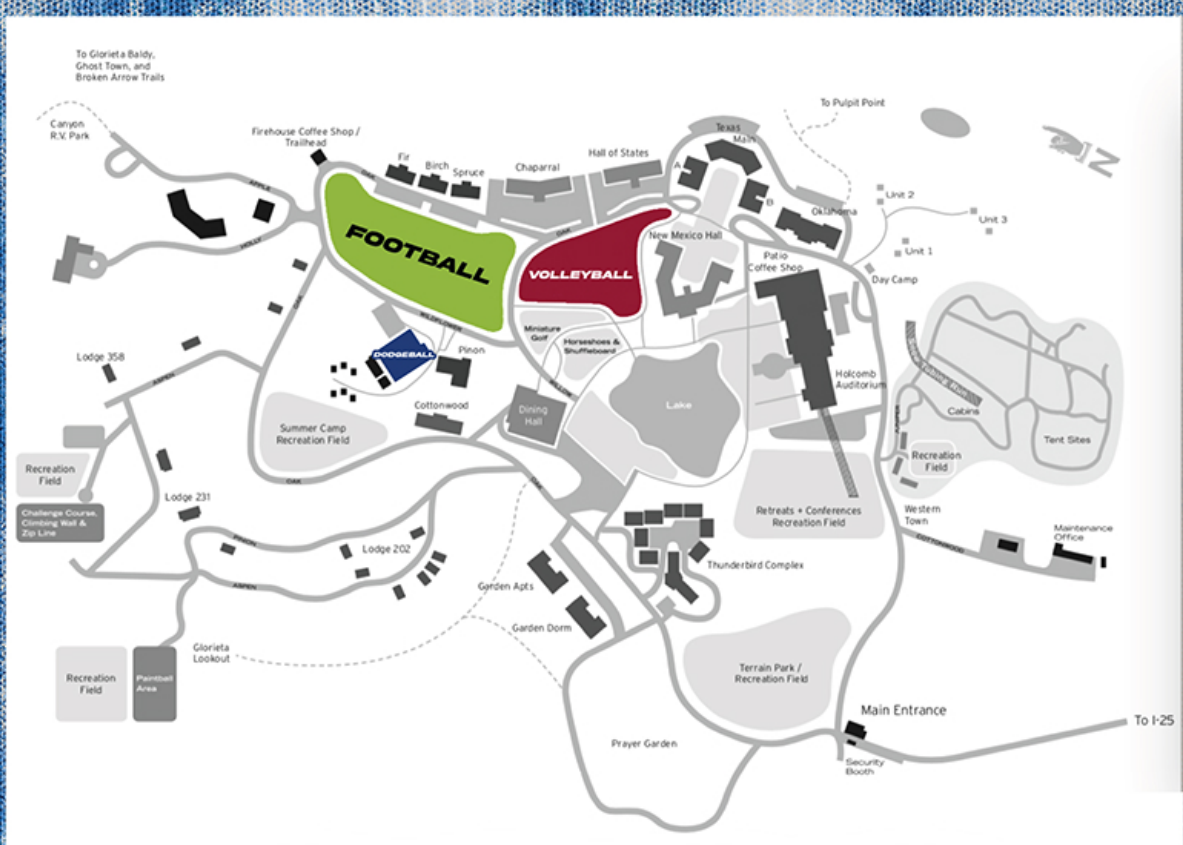

2022 WINTER OLYMPICS

CATEGORIES (WAYS YOU CAN WIN POINTS)

FOOTBALL	1000 POINTS
VOLLEYBALL	500 POINTS
DODGEBALL	500 POINTS
SWEATER SWAG	500 POINTS
TUG OF WAR	250 POINTS

TAKING L'S (WAYS YOU CAN LOSE POINTS)

LATE/NO SHOW FOR HOSTING ..	-300
LATE/NO SHOW FOR SECURITY .	-300
OUTSIDE PAST CURFEW	-300
NOT PICKING UP AFTER YOURSELF	-200
LATE TO SERVICE	-150
DIRTIEST ROOMS	-100

YOU CAN LOSE POINTS FOR BAD BEHAVIOR

2022 WINTER OLYMPICS

CATEGORIES (WAYS YOU CAN WIN POINTS)

FOOTBALL :	1000 POINTS
VOLLEYBALL :	500 POINTS
DODGEBALL :	500 POINTS

OTHER FUN

ZIP DROP
SUPER SWING
CRATE STACKING
WALL RAPPEL
AND MORE!

YOU CAN LOSE POINTS FOR BAD BEHAVIOR